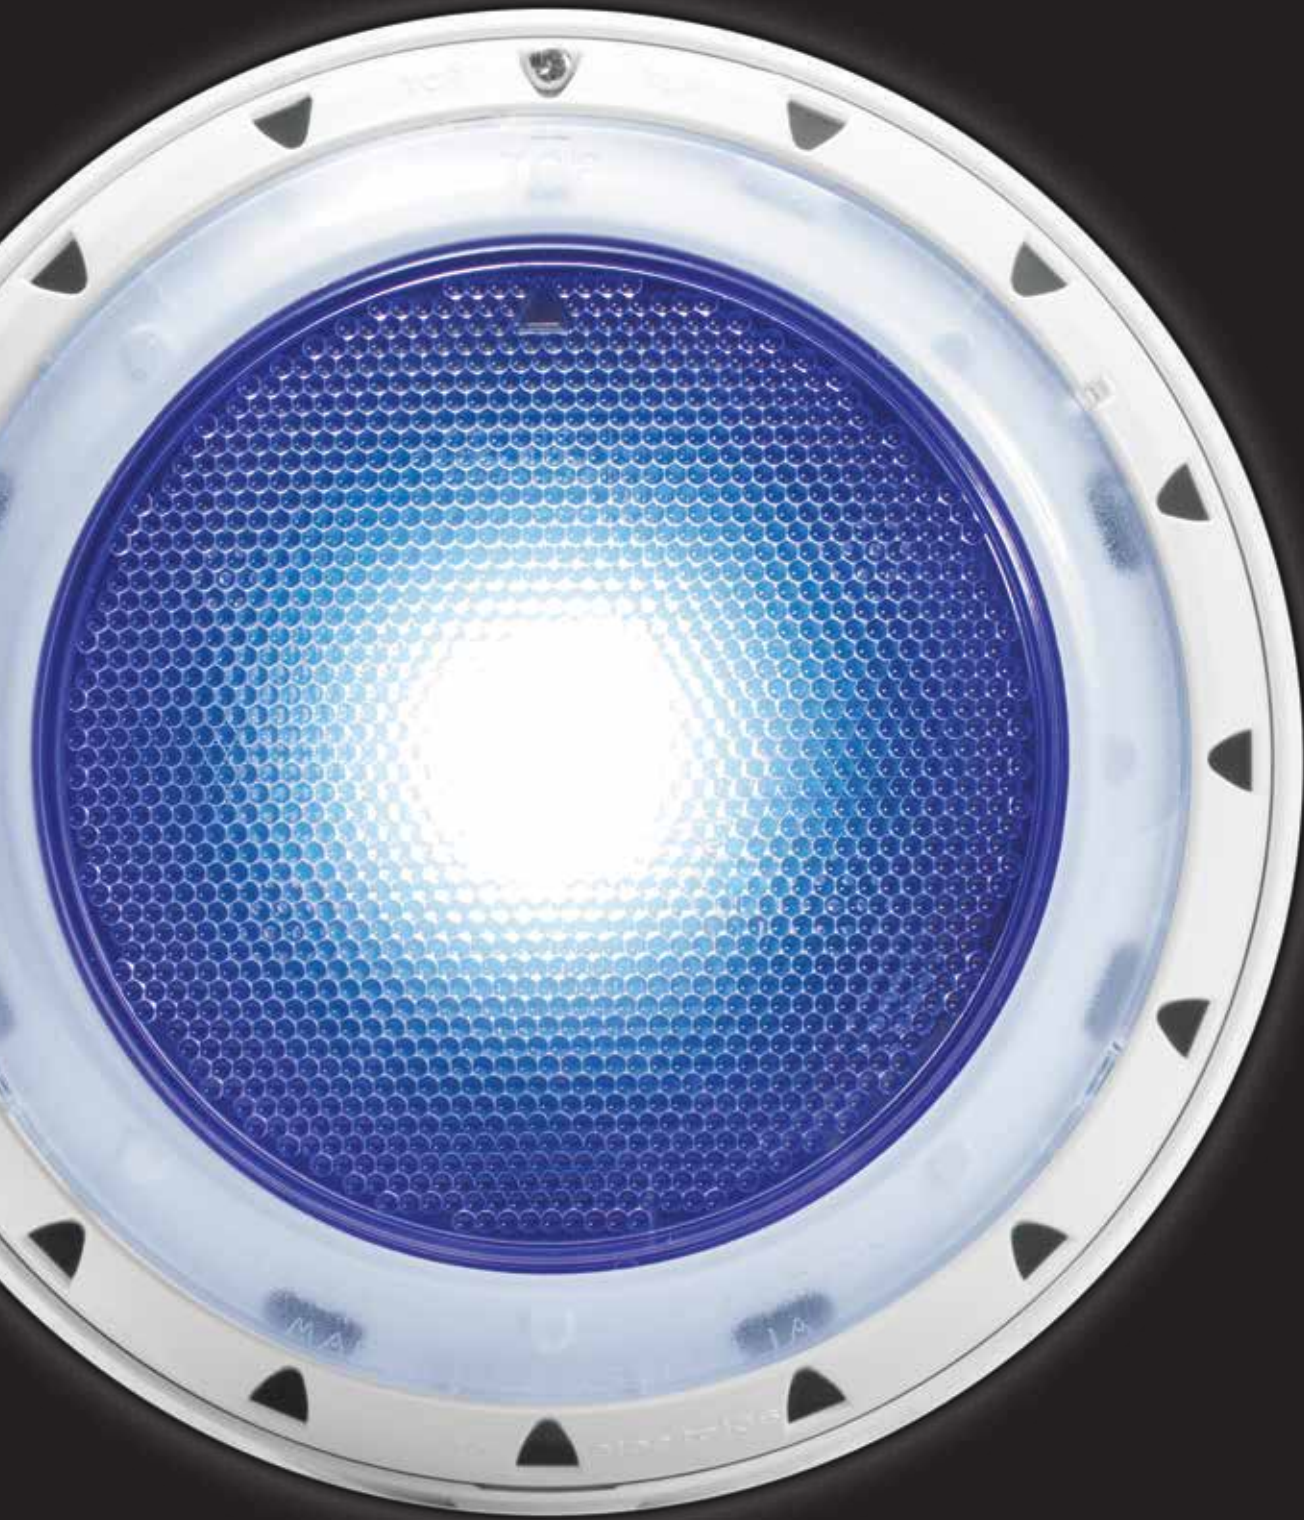

photon  
GK SERIES

SIMPLE & RELIABLE  
WITH STUNNING RESULTS

**SPA ELECTRICS** have been developing underwater lighting systems for over 35 years so you can rest assured that we have the experience and expertise to make your pool look truly spectacular!

### *Increased Safety*

Bright and even illumination increases safety in and around the pool area for evening and night time swimming.

### *Superior Brightness*

Available in single and multi-colour models, this high output LED provides superior light distribution and seamless colour transitions.

### *Innovative Design*

Slotted rim enhances water flow and expels stagnant water, while external heat sink technology optimises cooling and efficiency.